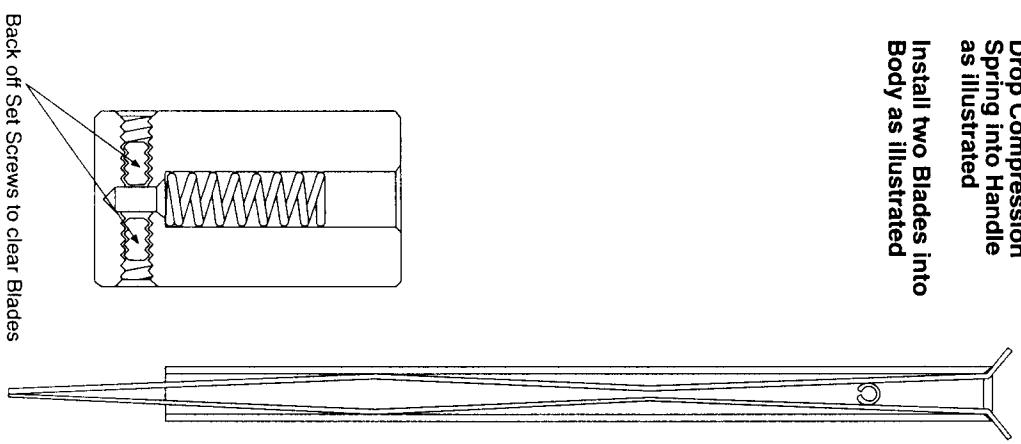

RY36 REPLACEMENT BLADE INSTALLATION

INCORPORATED
TORRANCE, CA 90503
(800) 447-9826 Int'l
(310) 212-6002 Fax

RY36RB Blade (2 pcs)

Back off set screws as illustrated

Drop Compression Spring into Handle as illustrated

Install two Blades into Body as illustrated

Apply downward force to Blades and tighten set screws

MADE IN U.S.A.