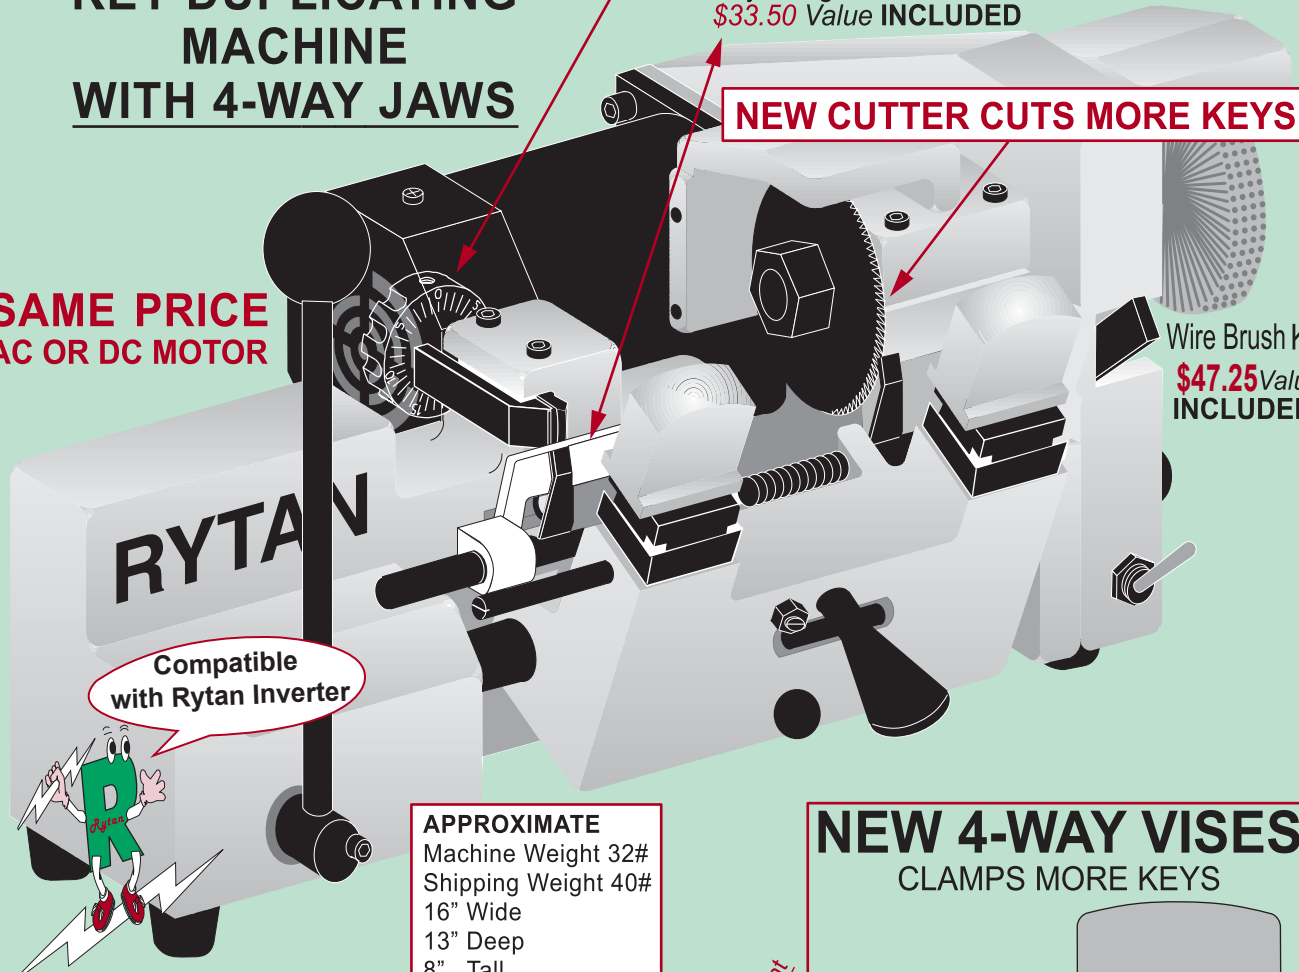

new

RY200 UNIVERSAL

KEY DUPLICATING MACHINE WITH 4-WAY JAWS

Ryтан

INCORPORATED
2011-2012

3

ADJUSTABLE STYLUS
.0005" Accurate
\$65.95 Value INCLUDED

Key Gauge Protector
\$33.50 Value INCLUDED

**RYTAN PRODUCTS
ARE MADE IN U.S.A.**

NEW CUTTER CUTS MORE KEYS!

**SAME PRICE
AC OR DC MOTOR**

Wire Brush Kit
\$47.25 Value INCLUDED

Compatible
with Ryтан Inverter

APPROXIMATE
Machine Weight 32#
Shipping Weight 40#
16" Wide
13" Deep
8" Tall

NEW 4-WAY VISES CLAMPS MORE KEYS

- UNIVERSAL 4-WAY VISE JAWS fits more keys
- ONE CUTTER cuts all cylinder keys
- BUILT-IN FULL FUNCTION key gauging
 - Top shoulder gauge standard keys
 - Tip gauge keys such as FORD
 - Behind the tip such as Best & Falcon
 Do it all with the built-in key gauge.

- BUILT-IN CUTTER SHAFT LOCK
- HEAVY DUTY ALL BALL BEARING MOTOR
- WIDE SPACED VISES FOR LARGE KEYS

**HOLDS MORE KEYS!
CUTS MORE KEYS!**

SUGGESTED DEALER PRICE

\$1,215.00	RY200	115 Volt, 60hz motor
\$1,215.00	RY200DC	12 Volt, D.C. motor
\$1,383.00	RY200SL	Slotter with .045 Wide Stylus