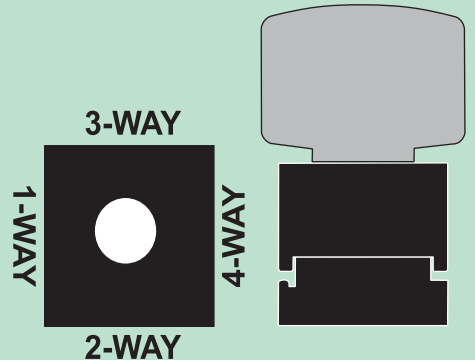

NEW 4-WAY VISES CLAMPS MORE KEYS

- UNIVERSAL 4-WAY VISE JAWS fits more keys
- ONE CUTTER cuts all cylinder keys
- BUILT-IN FULL FUNCTION key gauging
 - Top shoulder gauge standard keys
 - Tip gauge keys such as FORD
 - Behind the tip such as Best & Falcon
 Do it all with the built-in key gauge.